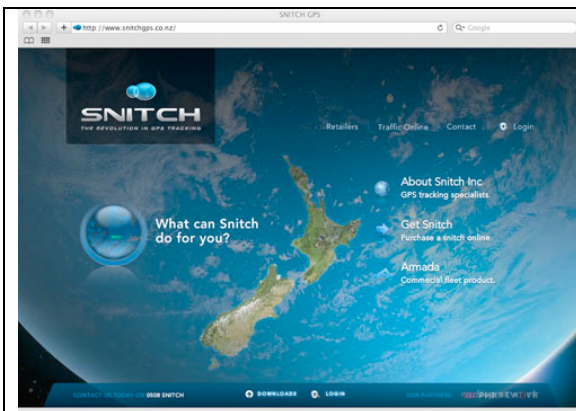

Product Specifications

Snitch GPS Vehicle Tracking System

Snitch is perfect for personal use vehicles so you can quickly and easily know where your vehicle is. Your Snitch will give you full real time tracking with a location update every 200 metres.

With a secure login via the Snitch website you can view the vehicle's progress 24/7 from any internet capable computer. You can also text Snitch for the address of your vehicle. Snitch will text you back the actual address of your vehicle (not just the GPS co-ordinates).

Ongoing costs of $22 (plus GST) per month Apply plus the cost of any TXT sent from the Snitch. And with an AVS alarm installed as well you will Receive a text message if the alarm is activated.

This pack includes:

- SA3810 Snitch GPS tracking unit
- Vodafone SIM card to enable SMS communication
- All hardware for a standard installation

The price does not include installation, ongoing monthly charges or the cost of any SMS sent from the Snitch. Please contact your nearest 5 Star Car Alarm dealer for an installation quote.

Customer will need to complete a registration form before the product will be released from Snitch. Approx. 72-hour window after registration accepted. Customer is charged an ongoing monthly plan of $22 + GST and 22c + GST per TXT direct from Snitch. Terms of trade discounts do not apply to this product and payment may be required before delivery.

Design and specifications subject to change without notice.
Note: All products come with full Manufacturers Warranty.