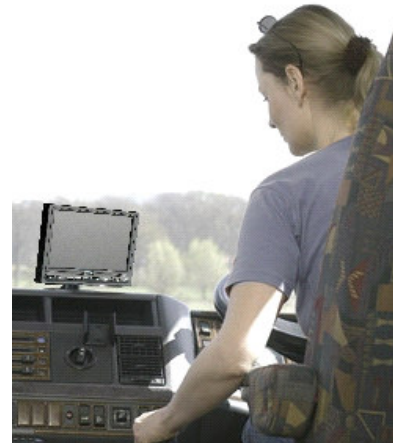

### 24 volt Large/Commercial Vehicles

The **CV78HD24** is a complete 32~12 volt system and includes a 7.0 inch dash/screen mounted LCD colour monitor, the a heavy duty wide angle night vision camera and a voltage/video signal processing unit.

The processing unit has the ability to connect 2 cameras with heavy duty connectors, plus a third AV via the RCA input.

The 20 metre video cable is heavy duty with screw connectors.

Input voltage can be from 12v to 32v and is therefore suitable for virtually any vehicle.

Add a 2<sup>nd</sup> camera for trailer units or see to inside a motor-home when driving.

Suitable for truck & trailer units with the optional coiled connector.